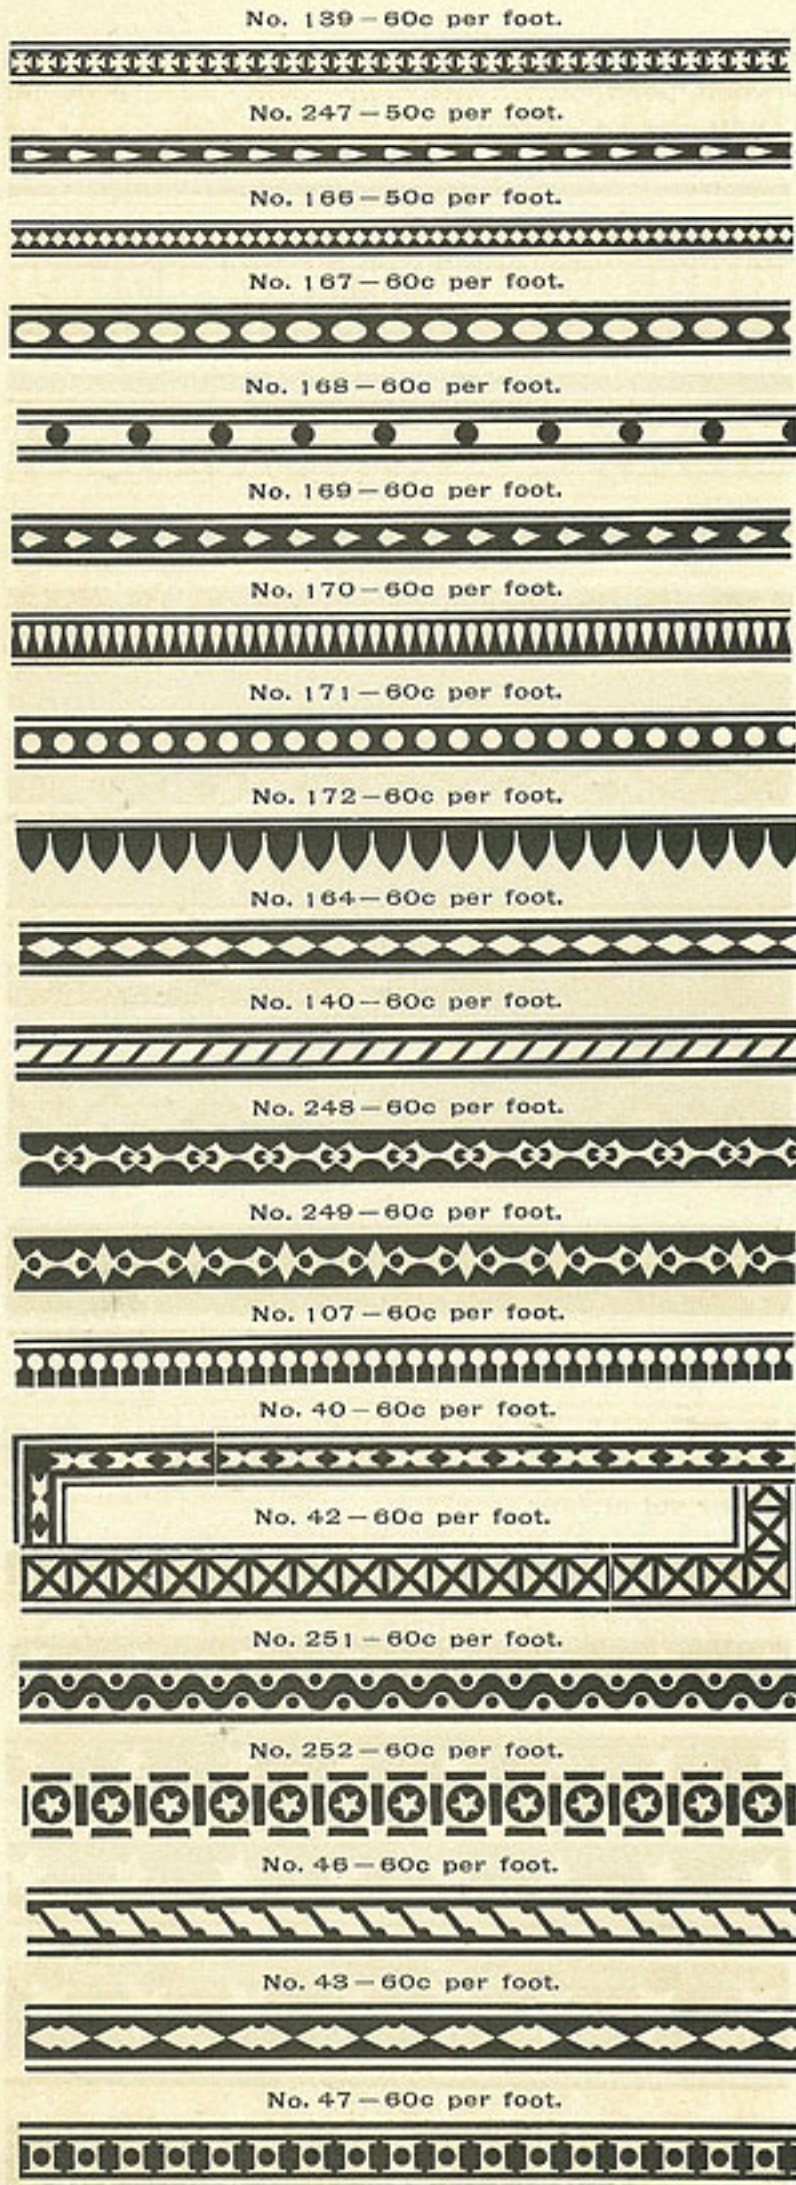

END WOOD BORDERS.

Ten Feet of Border and One Set of Corners Required for Full Sheet.

CUT IN LABOR SAVING LENGTHS, ON END WOOD MAPLE.