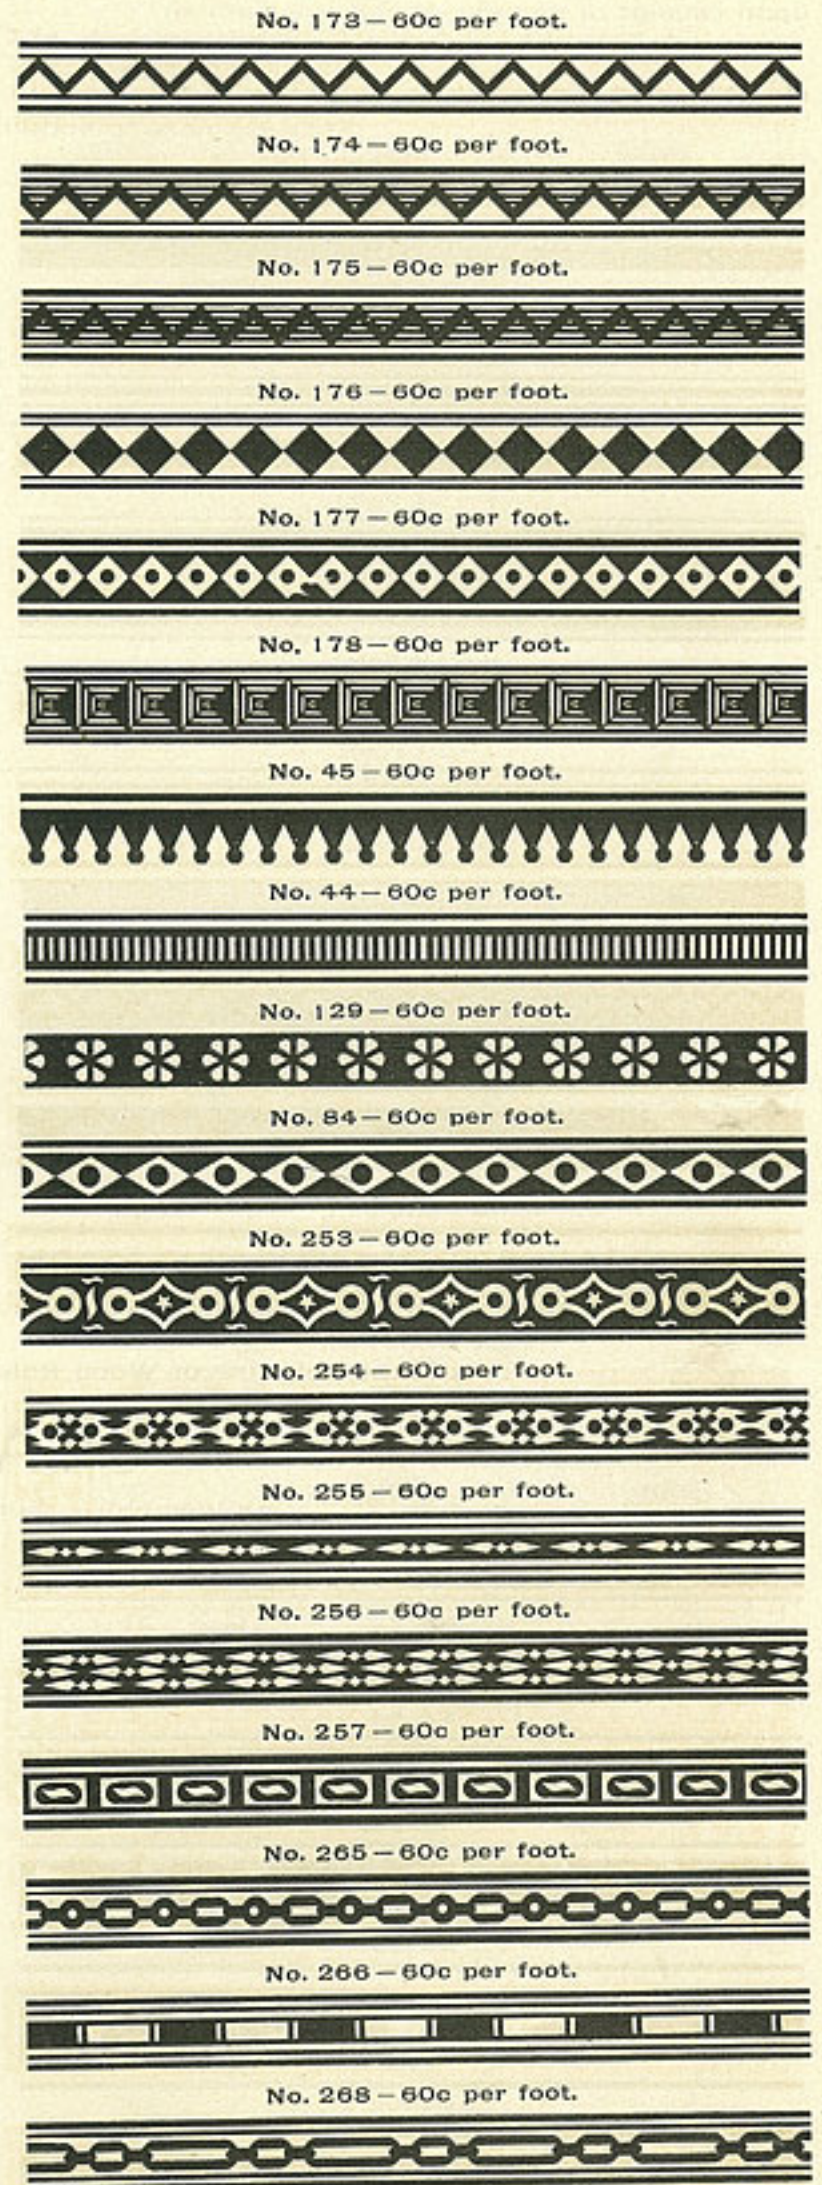

SUN	MON	TUE	WED	THU	FRI
12	13	14	15	16	17
18	19	20	21	22	24

Specimens of Calendars manufactured by The Hamilton Manufacturing Company.

No. 23—10 Line Calendar Set.

For Prices of all sizes see first page.
Nos. 23 and 24 in 10 Line size with proper spacing and brass rules between blocks, would measure 13 inches wide by 11 inches deep, including the space for months in full across the top. This is solid form measure and does not allow for margin on paper.

STAR RULE.

30c per foot. Solid Corners, 40c per set of four.

END WOOD BORDERS.

Ten Feet of Border and One Set of Corners Required for Full Sheet.

CUT IN LABOR SAVING LENGTHS, ON END WOOD MAPLE.

Solid Corners to all Borders, per Set of 4 same price as Border per foot.