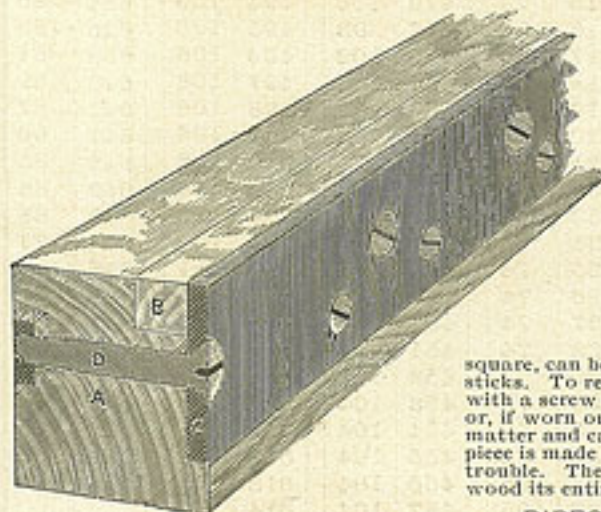

PRICE LIST.

Price of Main Body-piece, under 38 inches	.....$5.00
Strips, per dozen	..... .25
Price of Main Body-piece, from 38 to 54 inches	..... 6.00
Strips, per dozen	..... .40
Price of Main Body-piece, 55 inches long and over	..... 7.00
Strips, per dozen	..... .50