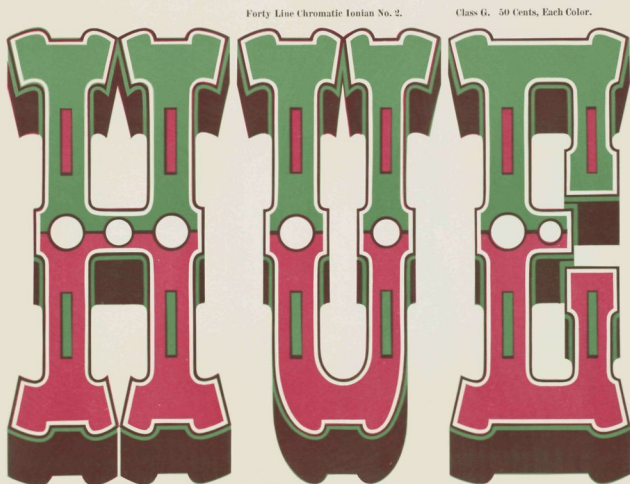

MANUFACTURED BY
Wm. H. Page & Co.