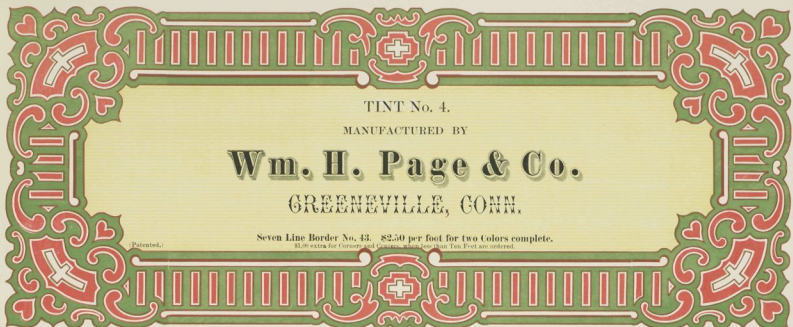

TINT No. 4.

MANUFACTURED BY

Wm. H. Page & Co.

GREENEVILLE, CONN.