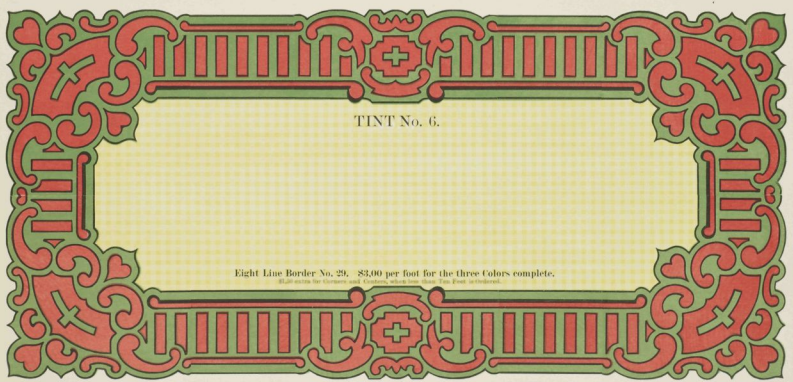

TINT No. 4.

MANUFACTURED BY

Wm. H. Page & Co.

GREENEVILLE, CONN.

TINT No. 5.

Tint No. 4 squared up to any size, 7 Cents per square inch.

“	“	5	“	“	“	“	10	“	“	“	“
“	“	6	“	“	“	“	10	“	“	“	“

These Tints can be cut finer or coarser as desired.

TINT No. 6.