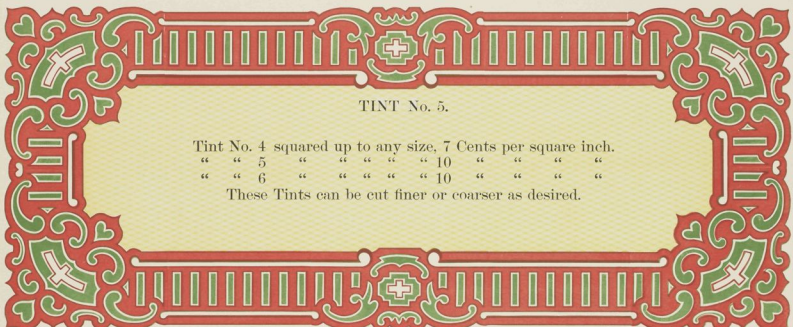

TINT No. 5.

Tint No. 4 squared up to any size, 7 Cents per square inch.

“	“	5	“	“	“	“	10	“	“	“	“
“	“	6	“	“	“	“	10	“	“	“	“

These Tints can be cut finer or coarser as desired.