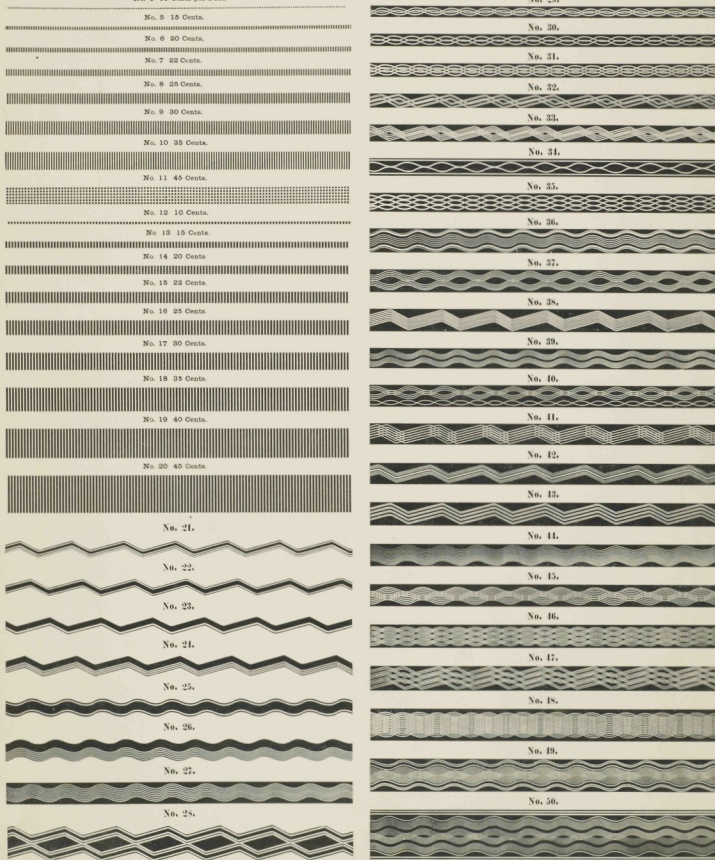

MANUFACTURED BY
Wm. H. Page & Co.

No. 4 10 Cents per Foot.

No. 5 15 Cents.

No. 6 20 Cents.

No. 7 22 Cents.

No. 8 23 Cents.

No. 9 30 Cents.

No. 10 35 Cents.

No. 11 45 Cents.

No. 12 10 Cents.

No. 13 15 Cents.

No. 14 20 Cents.

No. 15 22 Cents.

No. 16 25 Cents.

No. 17 30 Cents.

No. 18 35 Cents.

No. 19 40 Cents.

No. 20 45 Cents.

No. 21.

No. 22.

No. 23.

No. 24.

No. 25.

No. 26.

No. 27.

No. 28.

No. 29.

No. 30.

No. 31.

No. 32.

No. 33.

No. 34.

No. 35.

No. 36.

No. 37.

No. 38.

No. 39.

No. 40.

No. 41.

No. 42.

No. 43.

No. 44.

No. 45.

No. 46.

No. 47.

No. 48.

No. 49.

No. 50.